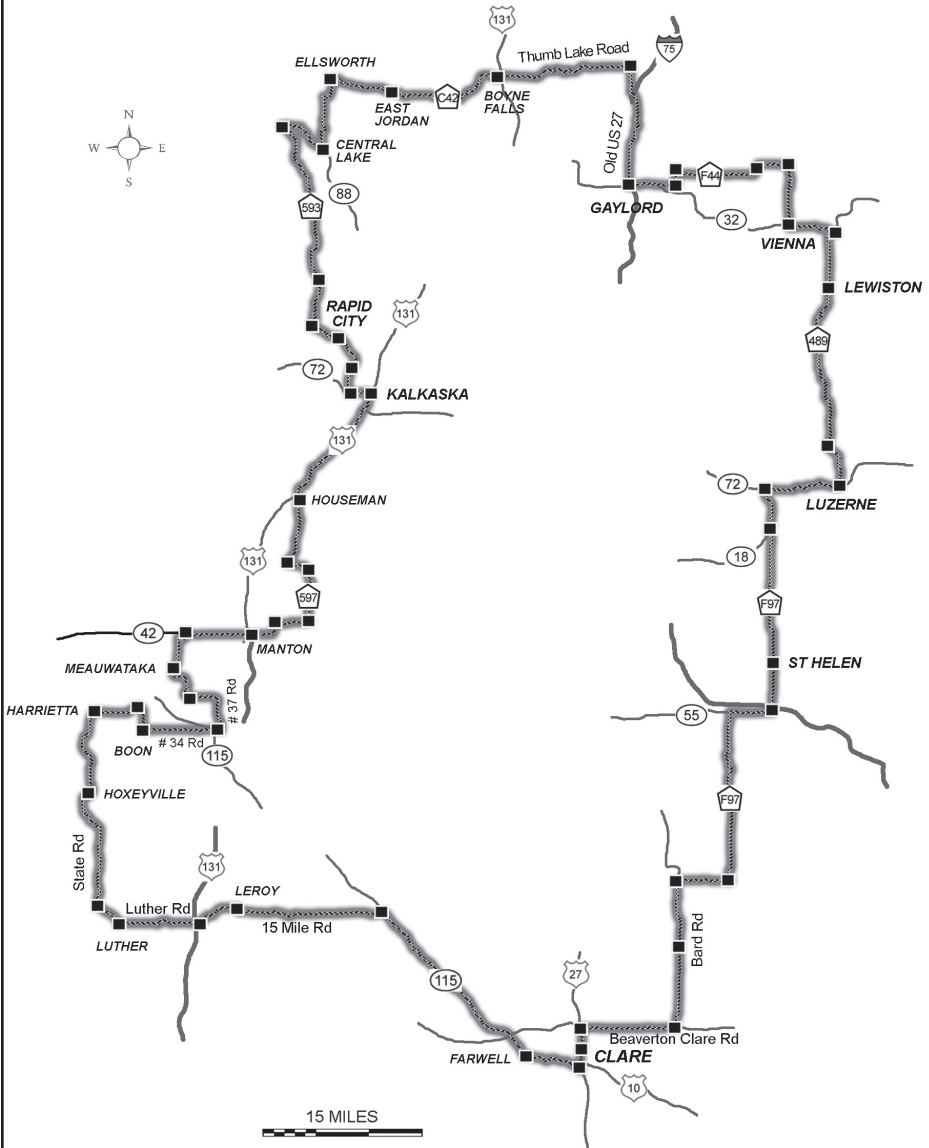

The Emerald Isle Tour

360 miles

map from the book **Motorcycling Across Michigan** by William Murphy - 17.95 - order toll free 866-794-8793